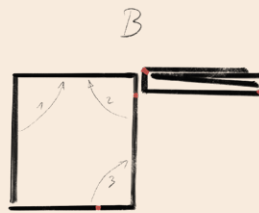

work anywhere, anytime!

Finishes: Blazer Lite LTH39, LTH70, LTH63, LTH64, LTH47, LTH49, LTH46, LTH52

bi-colour design

flexible straps
create hinges

slim edges / light appearance

gap for upholstery

wood board / recycled
core