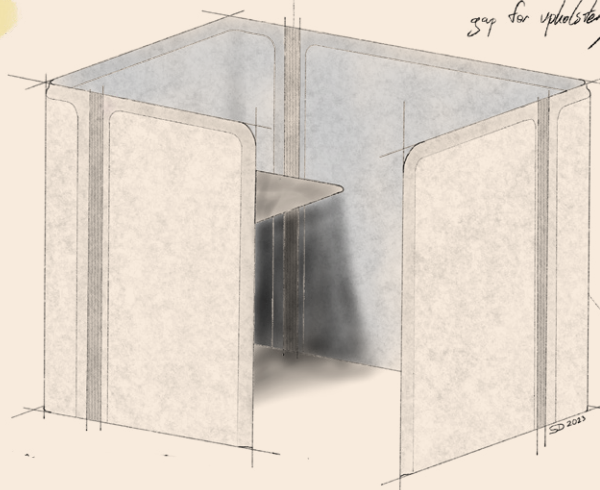

work anywhere, anytime!

Finishes: Blazer Lite LTH39, LTH70, LTH63, LTH64, LTH47, LTH49, LTH46, LTH52

bi-colour design

flexible straps
create hinges

slim edges / light appearance

gap for upholstery

wood board / recycled
core